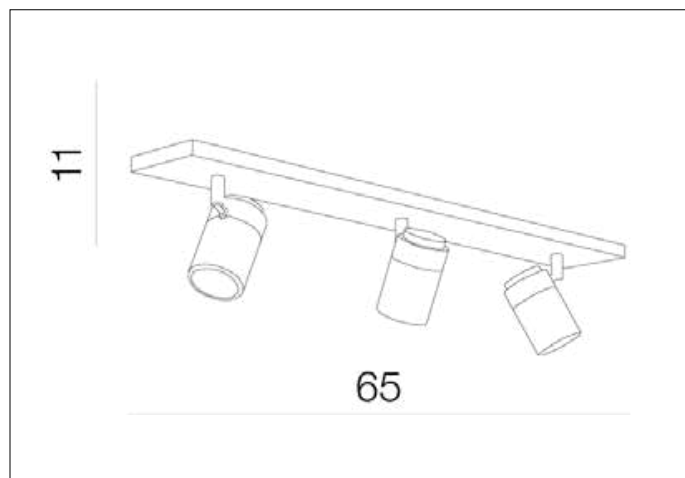

AZzardo[®]
LIGHTING

NOEMIE 3 BK
AZ4138, EAN 5901238441380

Dimensions height / width / length [cm] Product Specifications

Product	11 x 65 x 9
Mounting inlet:	N/A x N/A x N/A
Ceiling base:	1,5 x 65 x 9
Shades	9 x 5,5 x N/A

Line	DECORATIVE
Type	Wall / Spotlight
Type of track	N/A
Colour	Black
Material	Metal / Frosted Glass
Light source	3
Type of socket	GU10
Lumens	N/A
Kelvins	N/A
Beam angle	N/A
Dimmable	N/A
CCT	N/A
RGB	N/A
RA	N/A
App remote control	N/A
Remote control	N/A
Voltage	230V
Power	max LED 35W
Switch location	N/A
Protection class	IP44
Tilt	90°
Rotation	350°

Shipping info height / width / length [cm]

BOX 1:	11 x 67 x 14
BOX 2:	N/A x N/A x N/A
BOX 3:	N/A x N/A x N/A
Net weight [kg]	1,9
Gross weight [kg]	2,1

Energy efficiency

N/A

Azzardo Sp. z o.o.
ul. Strzeszyńska 33 60-479 Poznań,
NIP: 929-185-75-07